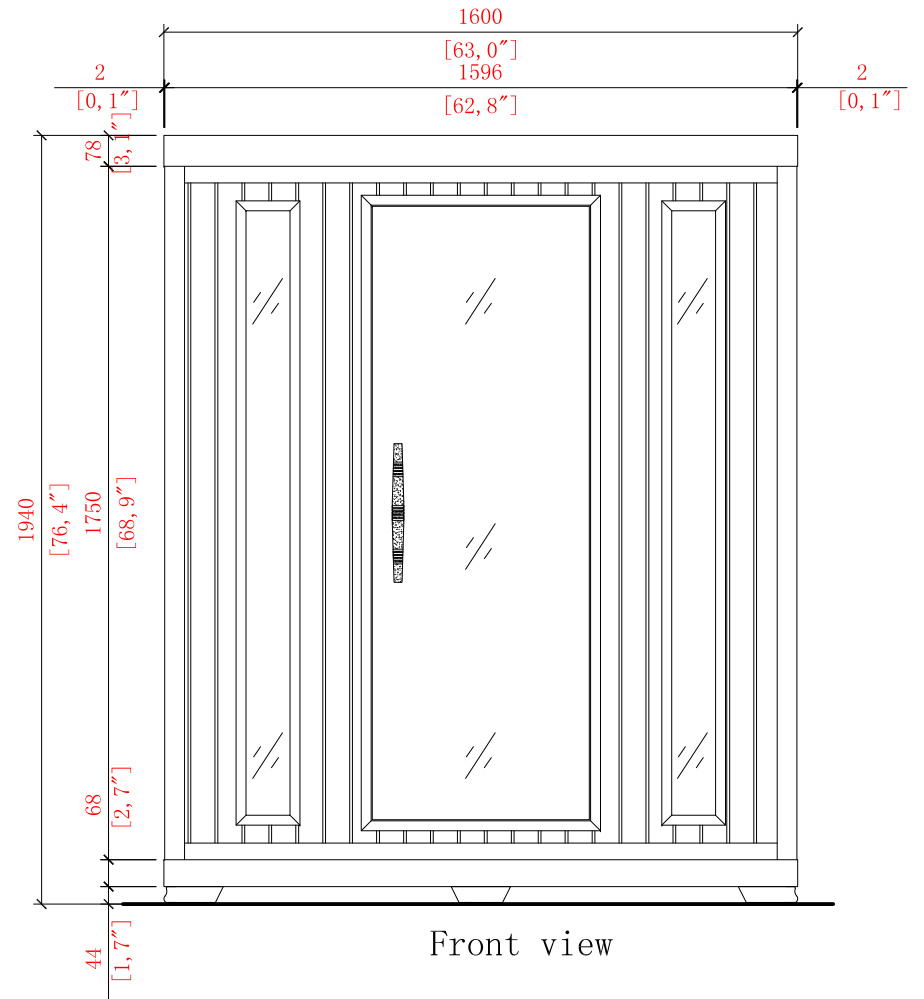

P6-H306-01 2300W

TOP VIEW

 Carbon fibre
Heating rate: 875W

Front view