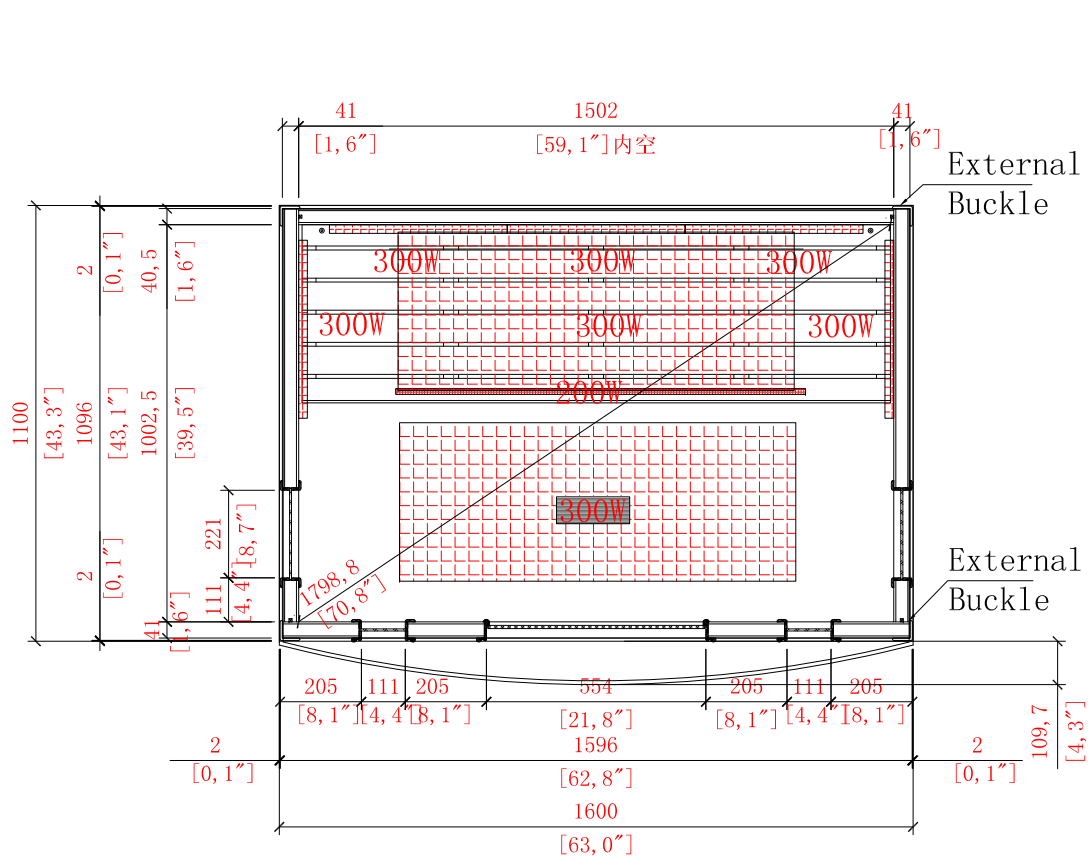

P6-H306-01 2300W

TOP VIEW

 Carbon fibre
Heating rate: 875W

Front view